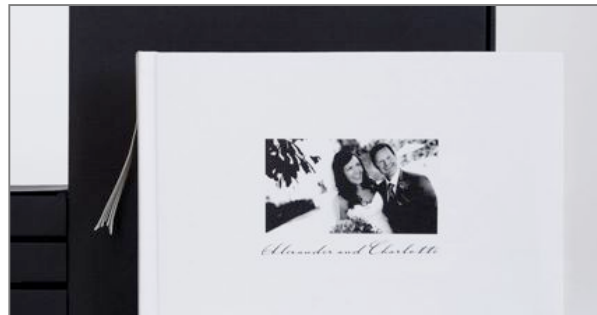

Press Book – a superior quality book to flick through every day

AVAILABLE SIZES

6x6, 8x8,10x7,10x10, 12x12 and 14x10 inches

PAGES

170 gsm Satin papers; Pearl, Nettuno and Tintoretto art papers; or Kodak Endura Luster digital paper

UPGRADES

Dust jacket, embossing, additional translucent pages