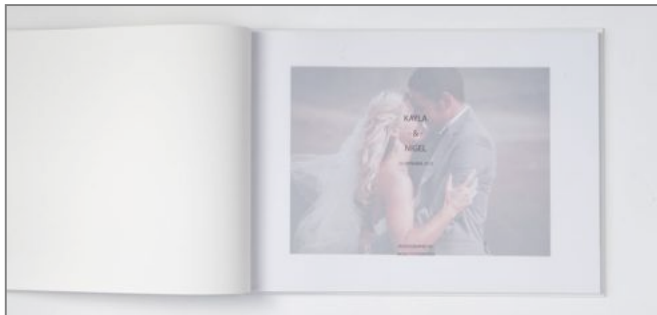

Press Book – a superior quality book to flick through every day

AVAILABLE SIZES

6x6, 8x8,10x7,10x10, 12x12 and 14x10 inches

PAGES

170 gsm Satin papers; Pearl, Nettuno and Tintoretto art papers; or Kodak Endura Luster digital paper

UPGRADES

Dust jacket, embossing, additional translucent pages